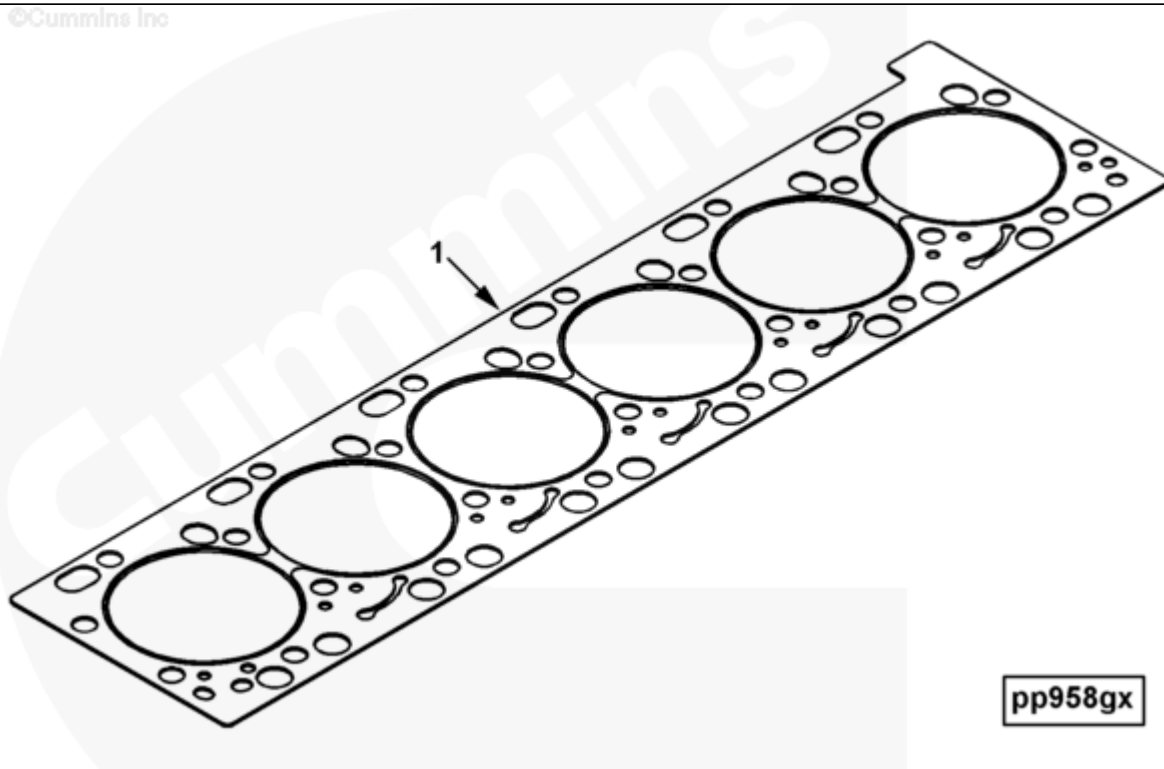

## Parts Catalog - Option Detail

Electronic Parts Catalog - Option Detail				
Option	Group	Graphic	Film Card	Date
PP8017-03	02.01.1	pp958gx	Z	26-APR-06
<b>Engines</b>	6C8.3, C GAS PLUS CM556, G8.3, G8.3 CM558, GTA8.3 CM558, ISC CM2150, ISC CM554, ISC CM850, ISC8.3 CM2250, ISC8.3 G CM2180 C101, ISL CM2150, ISL CM554, ISL CM850, ISL G CM2180, ISL8.9 CM2150 L110, ISL8.9 CM2880 L112, ISL9 CM2150 SN, ISL9 CM2250, ISL9 CM2350 L101, ISL9 CM2350 L111, ISLE4 CM850, L GAS PLUS CM556, L8.9, L8.9 L121, L8.9G CMOH2.0 L125B, L9 CM2350 L116B, L9 CM2350 L119B, L9 CM2350 L120C, L9 CM2350 L123B, L9.3 L105, L9.5 L117, L9N CM2380 L124B, QSC8.3 CM2250, QSC8.3 CM2880 C102, QSC8.3 CM554, QSC8.3 CM850(CM2850), QSL9 CM2250, QSL9 CM2250 L115, QSL9 CM2350 L102, QSL9 CM2350 L107, QSL9 CM2350 L118, QSL9 CM2350 L122, QSL9 CM554, QSL9 CM850(CM2850), QSL9 G CM558, QSL9 M CM2250 L106, QSL9.3 CM2880 L113			

pp958gx

[SMALL](#) | [MEDIUM](#) | [LARGE](#)

Cart	Ref No	Part Number	Part Description	Required	Remarks
<input type="button" value="View My Cart"/>					
		PP8017-03	Cylinder Head Gasket		<a href="#">MR - GASKET, CYLINDER HEAD...(More)</a>
					Engine Family: C Series
					Engine Cylinders: 6
					Engine Design Phase: Pegasus
					Alpha

					Technical Model Name:
					6CTA8.3-M
					Engine Application: Marine
					CPL: 8017
					Applicable FR Options:
					FR90996
					ECM Version: CM850
					Engine Aspiration: Sea Water
					Aftercooled
<input type="checkbox"/>	1	<a href="#">3967059</a>	Cylinder Head Gasket	1	